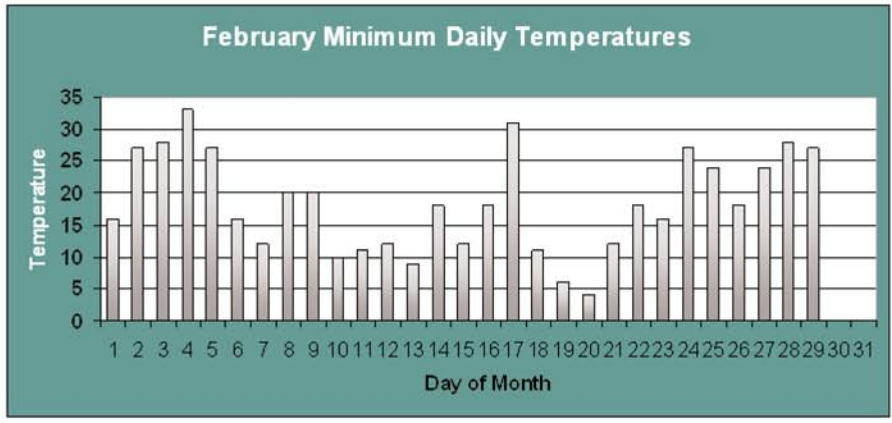

Above, energy use before and after speaking with Platte-Clay's energy auditor. By making minor adjustments the family's use dropped dramatically.

Below, February was at 20 degrees or lower for 19 of the 29 days in the month.